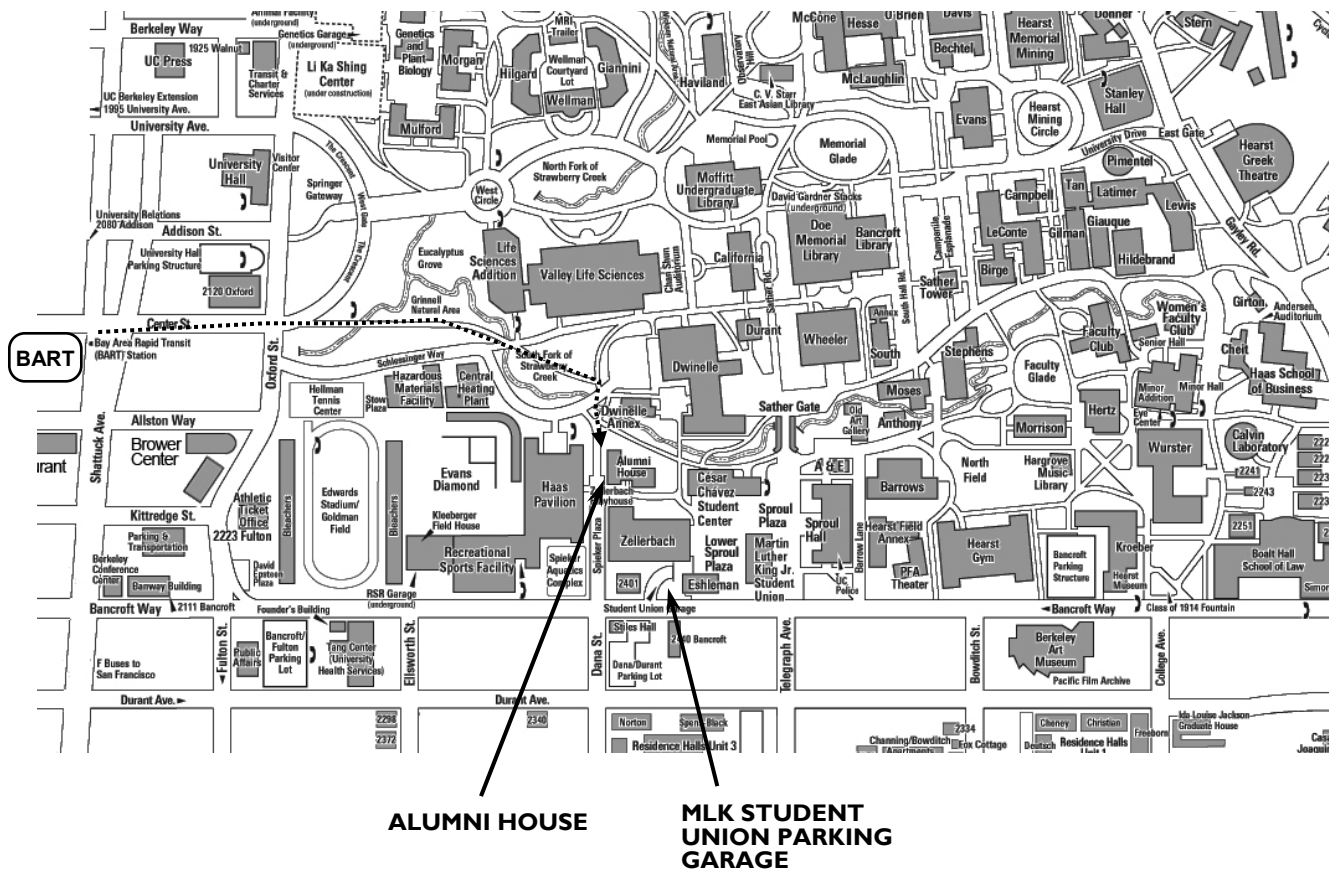

## ALUMNI HOUSE, UC BERKELEY CAMPUS

### DRIVING AND PARKING DIRECTIONS

1. Take Shattuck in downtown Berkeley to Durant. Turn right onto Durant to go east (towards the hills.)
2. Take Durant to Telegraph, turn left, go one block. Turn left at Bancroft Way. Take the first right into the MLK parking garage (you will see an illuminated sign at the driveway).
3. Let the attendant know you are attending the CBE meeting, we will have designated spaces for you.

### FROM BART

1. Take BART to Downtown Berkeley station. (If walking from BART allow approx. 15 minutes walking time.)
2. Walk east on Center St. to Oxford.
3. Upon crossing Oxford, continue ahead on a walkway that enters campus near the intersection. The walkway immediately crosses a small bridge.
4. Continue on the walkway past the football statue, staying to the right, following Strawberry Creek on your right.
5. Cross the wooden bridge with the tree in the middle. Alumni House is directly in front of you at this point.
6. (Alternate route via Berkeley streets: From BART take Shattuck south to Durant, left to Dana, left onto campus where Dana ends, walk past Haas Pavilion to Alumni House.)