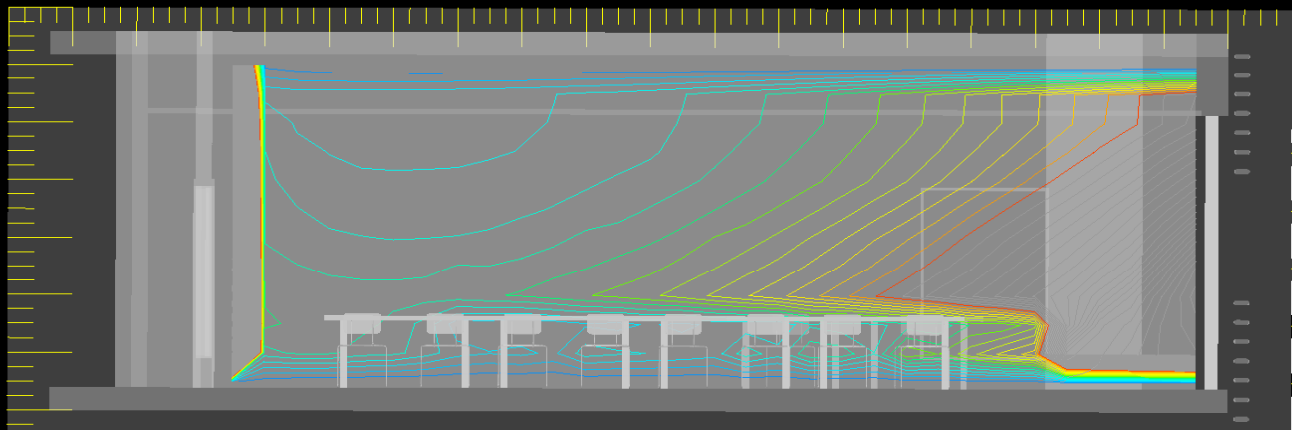

June 12:00pm Clear

Skies 1st Floor - Illuminance

fc  
46.875  
40.625  
34.375  
28.125  
21.875  
15.625  
9.375  
3.125

June 12:00pm Clear

% Daylight Autonomy

38  
36  
34  
32  
30  
28  
26  
24  
22  
20  
18  
16  
14  
12  
10  
8  
6  
4  
2  
0  
-2

Out= Starphire • Southwall XIR7247 In= Cardinal 366 • Southwall HM66 • Starphire