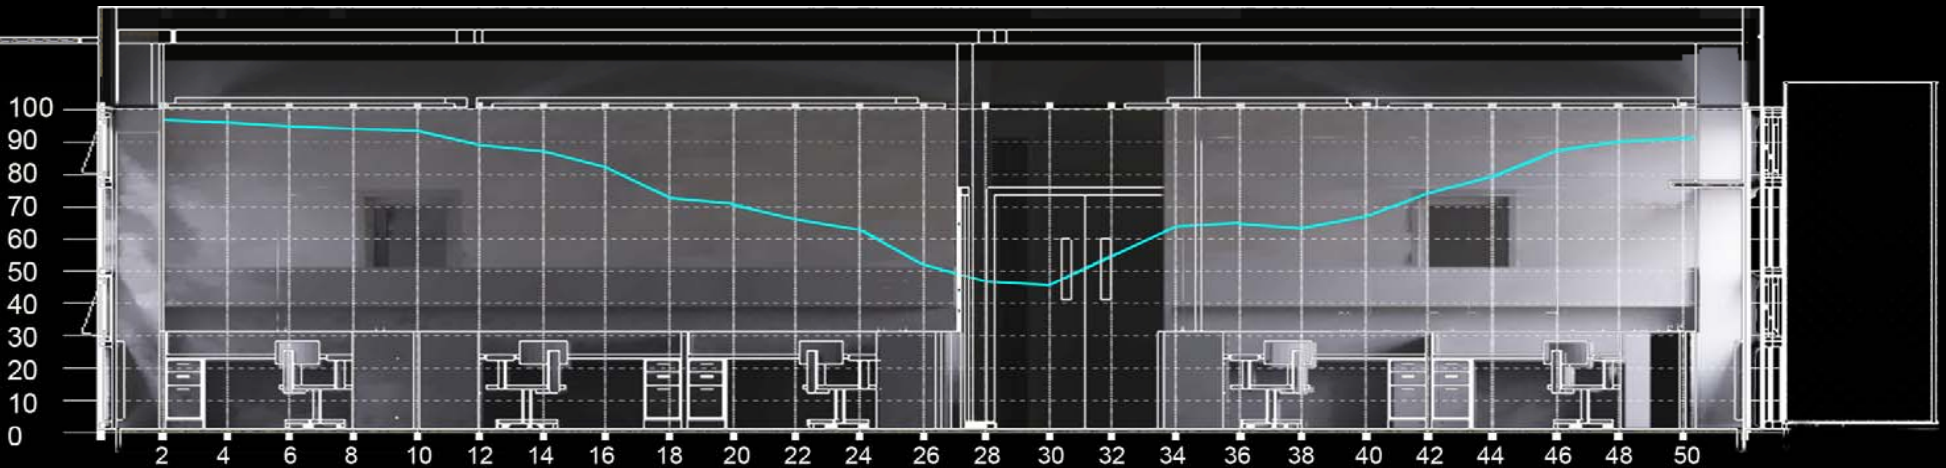

June 12:00pm Clear

Skies 1st Floor - Illuminance

fc  
46.875  
40.625  
34.375  
28.125  
21.875  
15.625  
9.375  
3.125

June 12:00pm Clear

% Daylight Autonomy

38  
36  
34  
32  
30  
28  
26  
24  
22  
20  
18  
16  
14  
12  
10  
8  
6  
4  
2  
0  
-2

Out= Starphire • Southwall XIR7247 In= Cardinal 366 • Southwall HM66 • Starphire