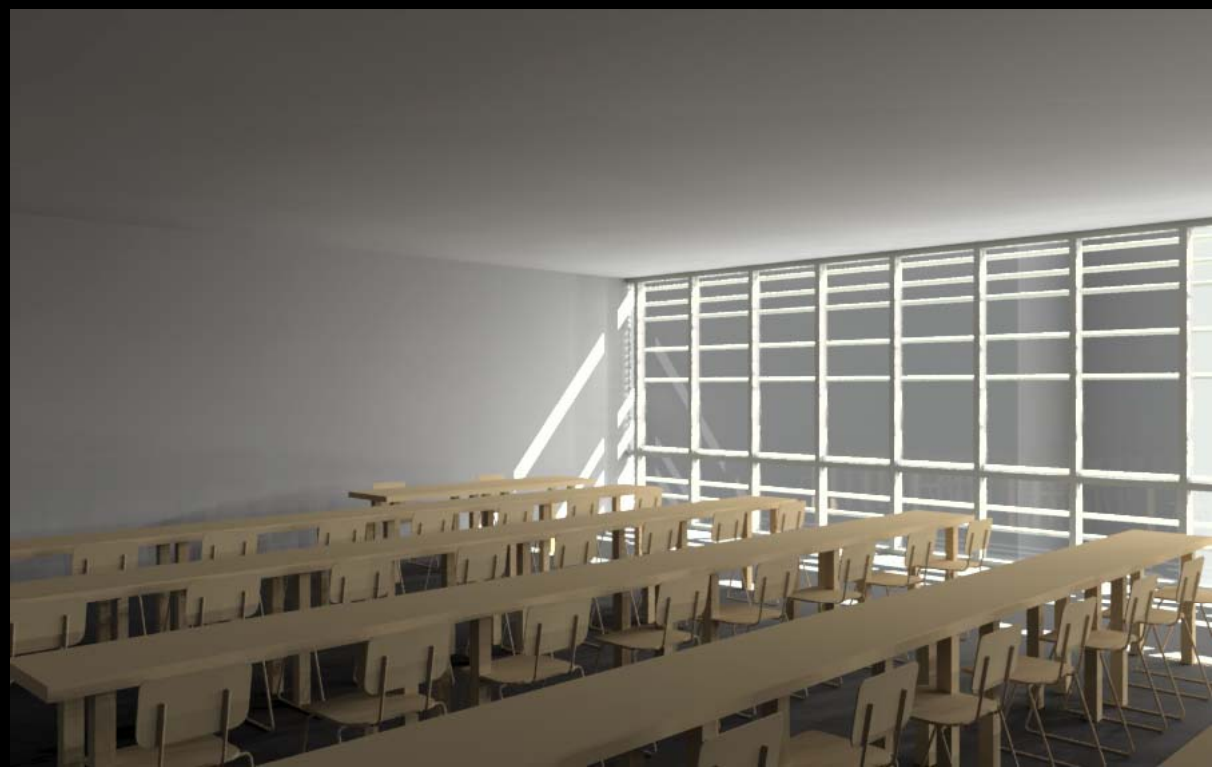

June 12:00pm Clear

Skies 1st Floor - Illuminance

fc  
46.875  
40.625  
34.375  
28.125  
21.875  
15.625  
9.375  
3.125

June 12:00pm Clear

% Daylight Autonomy

38  
36  
34  
32  
30  
28  
26  
24  
22  
20  
18  
16  
14  
12  
10  
8  
6  
4  
2  
0  
-2

Out= Starphire • Southwall XIR7247 In= Cardinal 366 • Southwall HM66 • Starphire