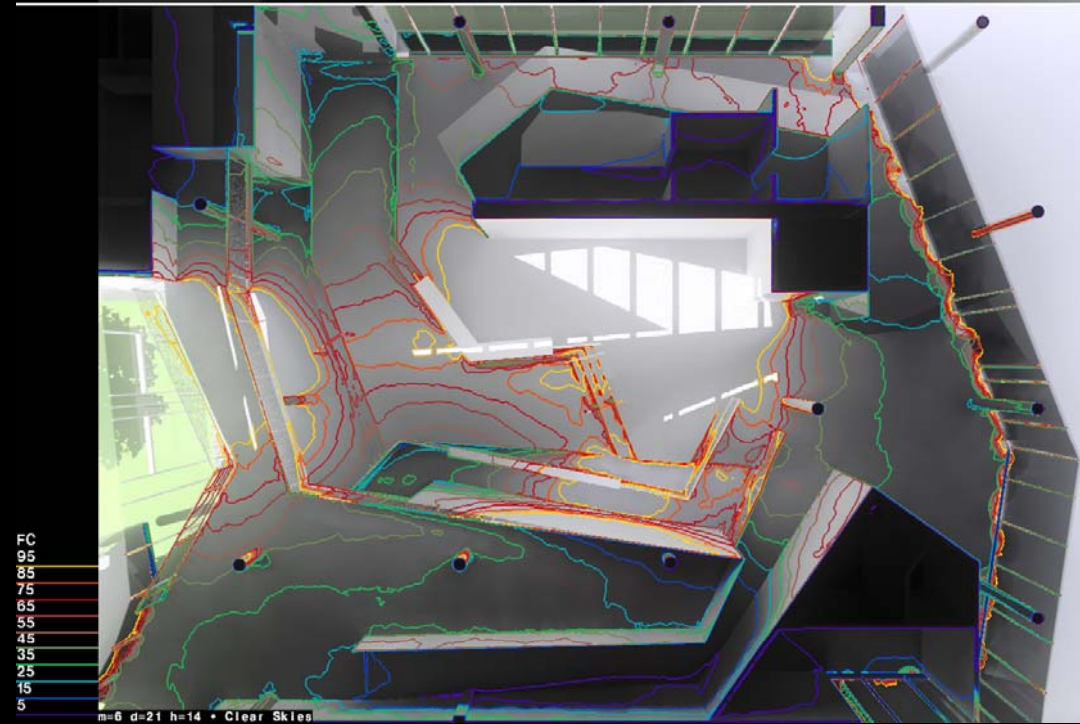

June 12:00pm Clear

Skies 1st Floor - Illuminance

fc  
46.875  
40.625  
34.375  
28.125  
21.875  
15.625  
9.375  
3.125

June 12:00pm Clear

% Daylight Autonomy

38  
36  
34  
32  
30  
28  
26  
24  
22  
20  
18  
16  
14  
12  
10  
8  
6  
4  
2  
0  
-2

Out= Starphire • Southwall XIR7247 In= Cardinal 366 • Southwall HM66 • Starphire