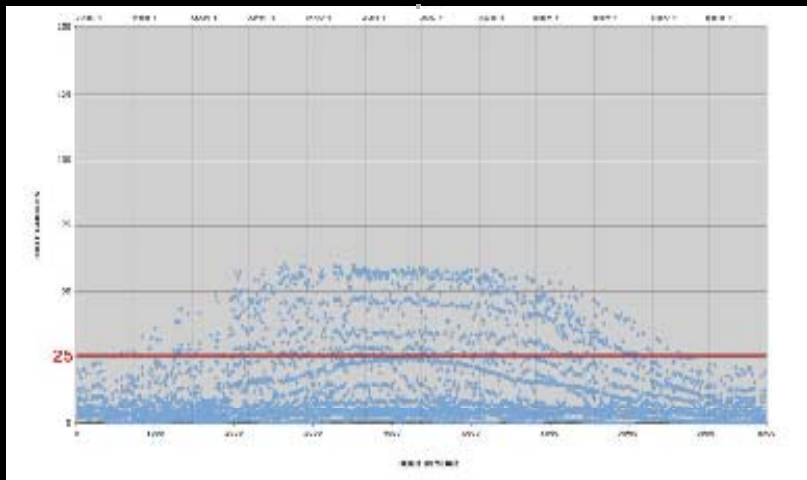

June 12:00pm Clear

Skies 1st Floor - Illuminance

fc  
46.875  
40.625  
34.375  
28.125  
21.875  
15.625  
9.375  
3.125

June 12:00pm Clear

% Daylight Autonomy

38  
36  
34  
32  
30  
28  
26  
24  
22  
20  
18  
16  
14  
12  
10  
8  
6  
4  
2  
0  
-2